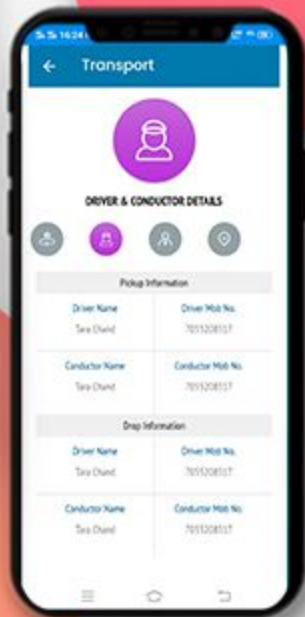

Cross mark denoted that the book is not returned & right mark denoted that the book has returned within the time.

RESULT

TAP on the report name to download the same.

As soon as results are declared at school, parents can view and download the progress report card on their mobile.

IMAGE GALLERY & ACHIEVEMENT

Students can see their photos in which they participate.

Parents get updated with their children's achievements with their respective events.

ATTENDER

It ensures the security of a child. Who so ever will be going to pick the child, the whole profile of that responsible person is already mentioned in the application with respective relation.

COMMUNICATION

Now parents can directly communicate with the teachers, management, principal and class teachers regarding the leaves, Complaints, etc.

TRANSPORT

Parents can see the whole information related to the transport like bus detail, bus in charge detail, driver & conductor detail with their phone no.

APPLY LEAVES

Student can directly apply the leaves and check the approval and rejection status of his/her leave

QUIZ

Student can directly participate in quiz and test his Ability in subjects

QUIZ RESULT

Student can directly check his Result and see his marks