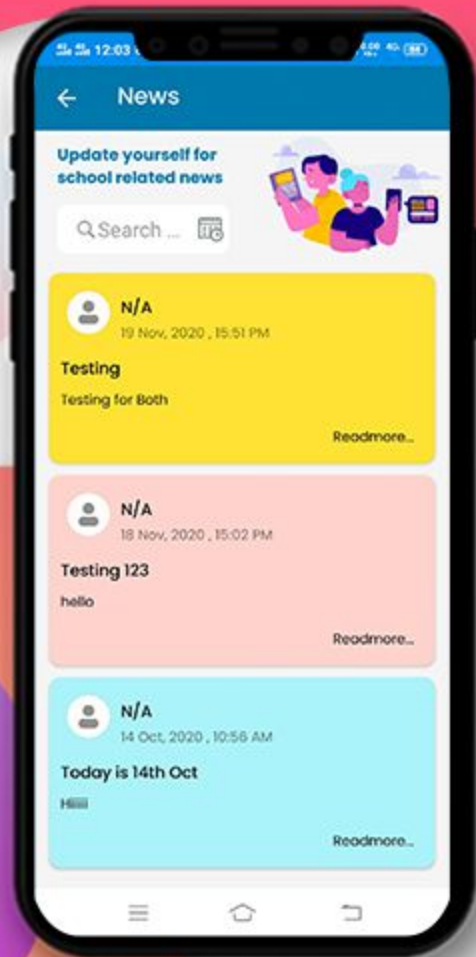

Screen Asking for School Code

Kindly Enter The School Code " KRMANGALAMVIKASPURI " & Tap on Proceed Button.

Login Screen

This is the login screen where you need to enter the credentials provided by the school and TAP on the “Sign in” button.

DASHBOARD

Now you can see different icons. By tapping on any icon you can get the information related to your children like Homework, Attendance, Communication Details, Remarks, Achievements, Image Gallery, Circular, Downloads and many more.

CHANGING PASSWORD

We strongly suggest you change your password periodically. You can click on the dropdown **☰** menu to change the password.

SWITCH WARDS

Family Login (Switch Ward) If the siblings are studying in the same school then you can log in via Family ID.

CHOOSE WARD

After selecting 'switch ward' from the left menu, you can select the ward from the given pop-up.

MY PROFILE

Displays complete profile of the student including photograph, parent details, class teacher details, address and emergency contact number as per school records.