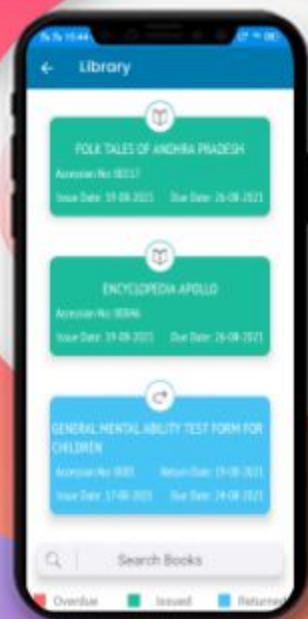

DASHBOARD

Now you can see different icons. By tapping on any icon you can get the information related to your children like Homework, Attendance, Communication Details, Remarks, Achievements, Image Gallery, Circular, Downloads and many more.

CALENDAR

There are two views of calendar Yearly and Monthly

Now, parents, teacher can get an overview of the activities happening in the school by tapping on the Calendar icon.

It is a complete schedule of school activities which are going on throughout the year.

FEE DETAILS

Parents can see the complete fee information, payment status and dues for different fee types.

LIBRARY TRANSACTIONS

What does a student like to read? Is he responsible enough in returning the books in time? Parents can find the answer here.

Cross mark denoted that the book is not returned & right mark denoted that the book has returned within the time.

RESULT

TAP on the report name to download the same.

As soon as results are declared at school, parents can view and download the progress report card on their mobile.