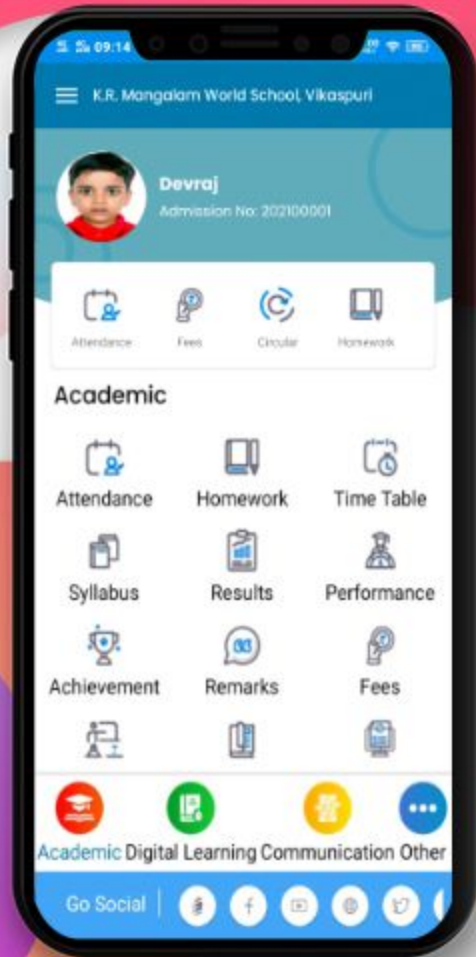

By Searching Keyword “ **EDUNEXT PARENT** ”

Install the App and make sure that you allow all the access it requests. Once it is installed, an icon with EDUNEXT PARENT shall appear on your mobile phone's screen. TAP on it to open the app.

K. R. Mangalam World School Vikaspuri

Download The App From

Play Store

By Searching Keyword " [K.R.M.W.S. Vikaspuri](#) "

Install the App and make sure that you allow all the access it requests. Once it is installed, an icon with K.R.M.W.S. Vikaspuri shall appear on your mobile phone's screen. TAP on it to open the app.

Screen Asking for School Code

Kindly Enter The School Code " KRMANGALAMVIKASPURI " & Tap on Proceed Button.

Login Screen

This is the login screen where you need to enter the credentials provided by the school and TAP on the “Sign in” button.

DASHBOARD

Now you can see different icons. By tapping on any icon you can get the information related to your children like Homework, Attendance, Communication Details, Remarks, Achievements, Image Gallery, Circular, Downloads and many more.