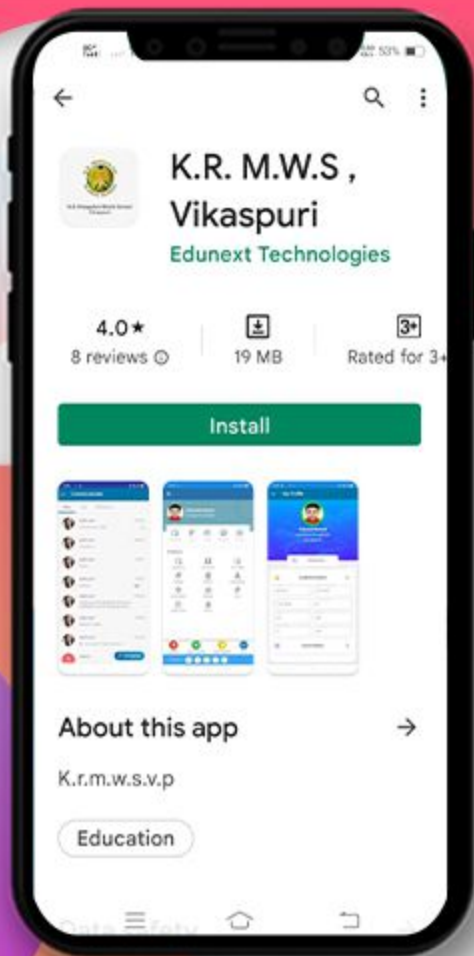

By Searching Keyword “ **EDUNEXT PARENT** ”

Install the App and make sure that you allow all the access it requests. Once it is installed, an icon with EDUNEXT PARENT shall appear on your mobile phone's screen. TAP on it to open the app.

K. R. Mangalam World School Vikaspuri

Download The App From

Play Store

By Searching Keyword " [K.R.M.W.S. Vikaspuri](#) "

Install the App and make sure that you allow all the access it requests. Once it is installed, an icon with K.R.M.W.S. Vikaspuri shall appear on your mobile phone's screen. TAP on it to open the app.

Screen Asking for School Code

Kindly Enter The School Code " KRMANGALAMVIKASPURI " & Tap on Proceed Button.

Login Screen

This is the login screen where you need to enter the credentials provided by the school and TAP on the “Sign in” button.

DASHBOARD

Now you can see different icons. By tapping on any icon you can get the information related to your children like Homework, Attendance, Communication Details, Remarks, Achievements, Image Gallery, Circular, Downloads and many more.