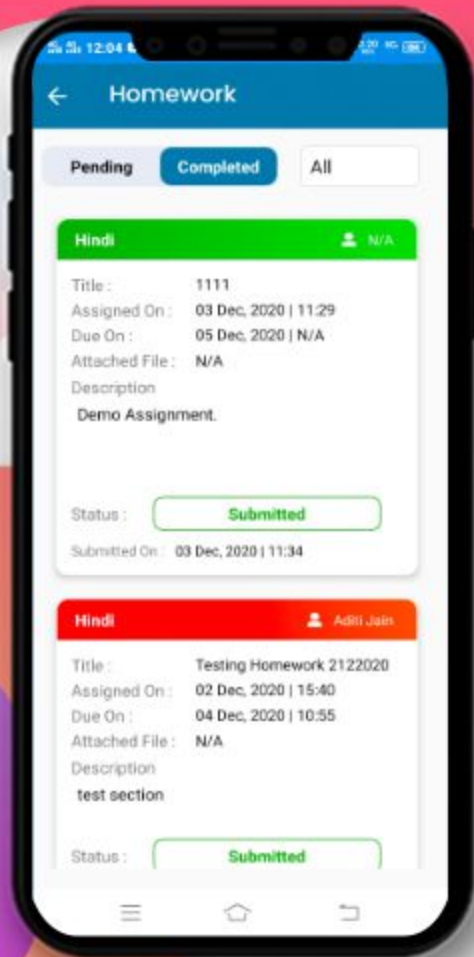

DASHBOARD

Now you can see different icons. By tapping on any icon you can get the information related to your children like Homework, Attendance, Communication Details, Remarks, Achievements, Image Gallery, Circular, Downloads and many more.

CHANGING PASSWORD

We strongly suggest you change your password periodically. You can click on the dropdown **☰** menu to change the password.

SWITCH WARDS

Family Login (Switch Ward) If the siblings are studying in the same school then you can log in via Family ID.

CHOOSE WARD

After selecting 'switch ward' from the left menu, you can select the ward from the given pop-up.

MY PROFILE

Displays complete profile of the student including photograph, parent details, class teacher details, address and emergency contact number as per school records.

NEWS

All the school news will be showing here like summer holidays, sports, curriculum activities, etc.

ATTENDANCE

Instant notification and detailed view of the student attendance in the current academic year including presents, absents, and leaves.