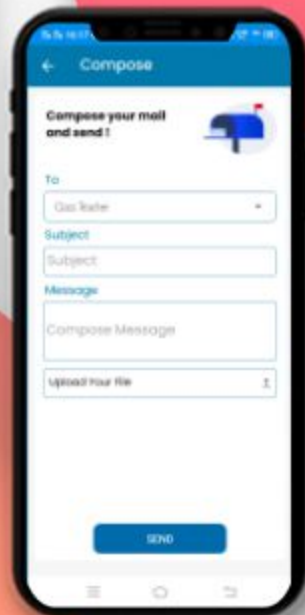

Cross mark denoted that the book is not returned & right mark denoted that the book has returned within the time.

RESULT

TAP on the report name to download the same.

As soon as results are declared at school, parents can view and download the progress report card on their mobile.

IMAGE GALLERY & ACHIEVEMENT

Students can see their photos in which they participate.

Parents get updated with their children's achievements with their respective events.

ATTENDER

It ensures the security of a child. Who so ever will be going to pick the child, the whole profile of that responsible person is already mentioned in the application with respective relation.

APPLY LEAVES

Student can directly apply the leaves and check the approval and rejection status of his/her leave

QUIZ

Student can directly participate in quiz and test his Ability in subjects

QUIZ RESULT

Student can directly check his Result and see his marks