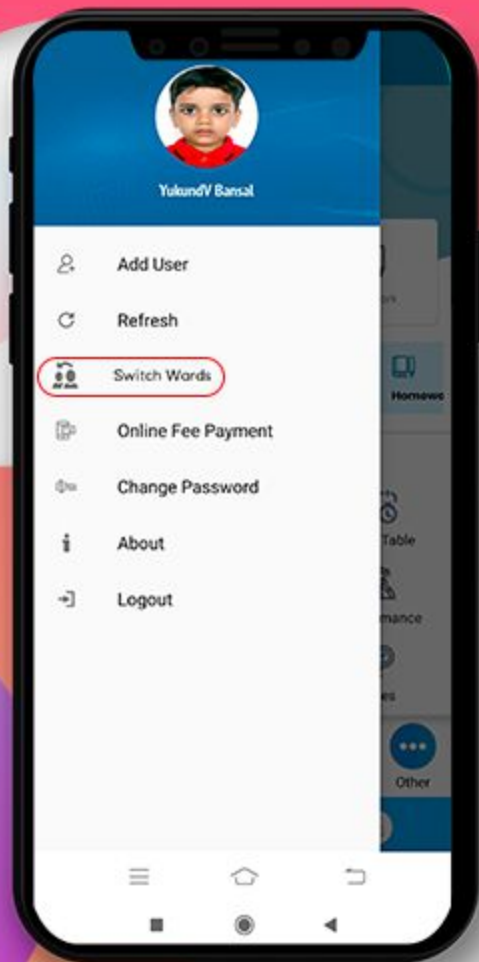

SWITCH WARDS

Family Login (Switch Ward) If the siblings are studying in the same school then you can log in via Family ID.