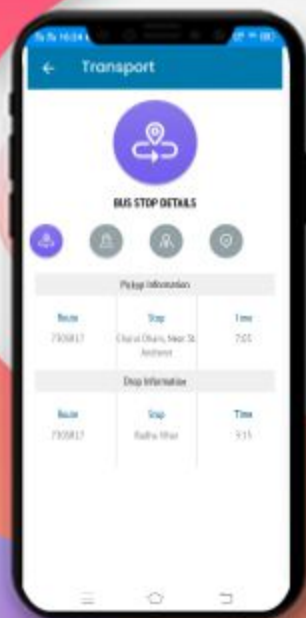

TRANSPORT

Parents can see the whole information related to the transport like bus detail, bus in charge detail, driver & conductor detail with their phone no.