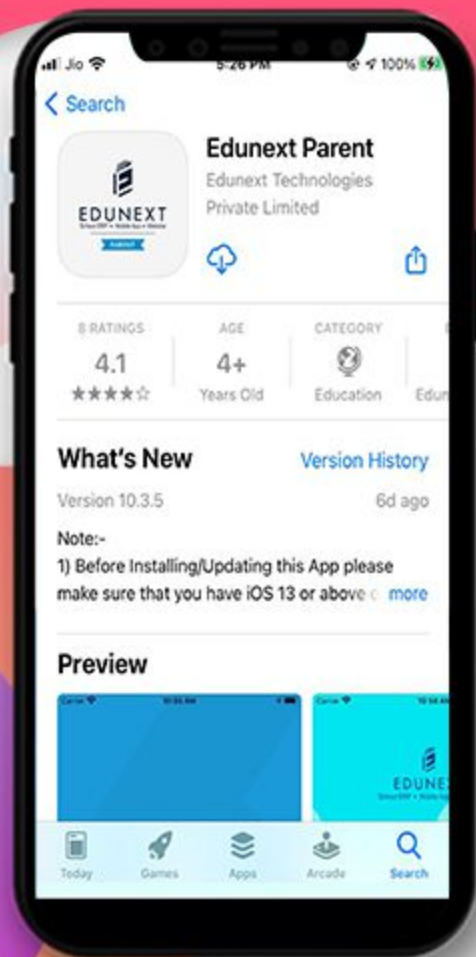

K. R. Mangalam World School Vikaspuri

Official School Mobile App For Android & iOS
(Designed & Developed by)
Edunext Technologies Pvt. Ltd.

Bringing School & Teacher
Closer To You

Download The App From

App Store

By Searching Keyword “ **EDUNEXT PARENT** ”

Install the App and make sure that you allow all the access it requests. Once it is installed, an icon with EDUNEXT PARENT shall appear on your mobile phone's screen. TAP on it to open the app.

K. R. Mangalam World School Vikaspuri

Download The App From

Play Store

By Searching Keyword " [K.R.M.W.S. Vikaspuri](#) "

Install the App and make sure that you allow all the access it requests. Once it is installed, an icon with K.R.M.W.S. Vikaspuri shall appear on your mobile phone's screen. TAP on it to open the app.

Screen Asking for School Code

Kindly Enter The School Code " KRMANGALAMVIKASPURI " & Tap on Proceed Button.

Login Screen

This is the login screen where you need to enter the credentials provided by the school and TAP on the “Sign in” button.