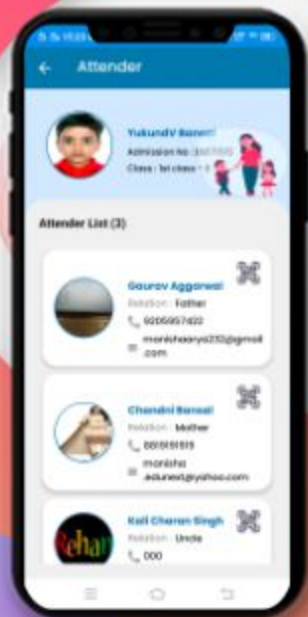

FEE DETAILS

Parents can see the complete fee information, payment status and dues for different fee types.

LIBRARY TRANSACTIONS

What does a student like to read? Is he responsible enough in returning the books in time? Parents can find the answer here.

Cross mark denoted that the book is not returned & right mark denoted that the book has returned within the time.

RESULT

TAP on the report name to download the same.

As soon as results are declared at school, parents can view and download the progress report card on their mobile.

IMAGE GALLERY & ACHIEVEMENT

Students can see their photos in which they participate.

Parents get updated with their children's achievements with their respective events.

ATTENDER

It ensures the security of a child. Who so ever will be going to pick the child, the whole profile of that responsible person is already mentioned in the application with respective relation.