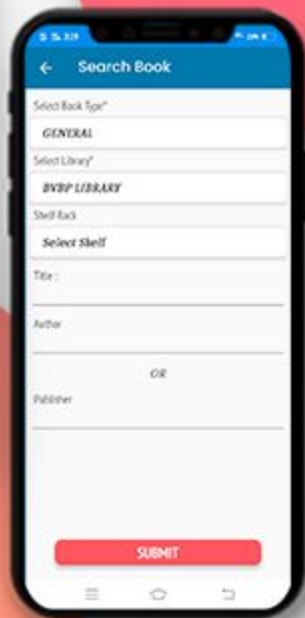

HOMWORK

Now the homework given by the subject teacher is just a click away on your mobile with a due date, description, and download option.

CIRCULAR

Instant alerts on any circular/notice from school and also complete archive thereof with an option of attachment download.

CALENDAR

There are two views of calendar Yearly and Monthly

Now, parents, teacher can get an overview of the activities happening in the school by tapping on the Calendar icon.

It is a complete schedule of school activities which are going on throughout the year.

FEE DETAILS

Parents can see the complete fee information, payment status and dues for different fee types.

LIBRARY TRANSACTIONS

What does a student like to read? Is he responsible enough in returning the books in time? Parents can find the answer here.

Cross mark denoted that the book is not returned & right mark denoted that the book has returned within the time.

RESULT

TAP on the report name to download the same.

As soon as results are declared at school, parents can view and download the progress report card on their mobile.