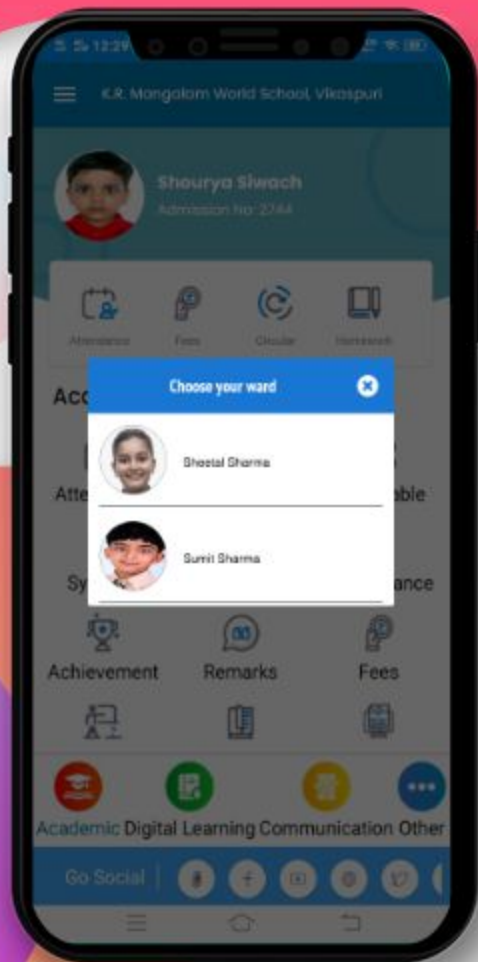

K. R. Mangalam World School Vikaspuri

Download The App From

Play Store

By Searching Keyword " [K.R.M.W.S. Vikaspuri](#) "

Install the App and make sure that you allow all the access it requests. Once it is installed, an icon with K.R.M.W.S. Vikaspuri shall appear on your mobile phone's screen. TAP on it to open the app.

Screen Asking for School Code

Kindly Enter The School Code " KRMANGALAMVIKASPURI " & Tap on Proceed Button.

Login Screen

This is the login screen where you need to enter the credentials provided by the school and TAP on the “Sign in” button.

DASHBOARD

Now you can see different icons. By tapping on any icon you can get the information related to your children like Homework, Attendance, Communication Details, Remarks, Achievements, Image Gallery, Circular, Downloads and many more.

CHOOSE WARD

After selecting 'switch ward' from the left menu, you can select the ward from the given pop-up.

MY PROFILE

Displays complete profile of the student including photograph, parent details, class teacher details, address and emergency contact number as per school records.