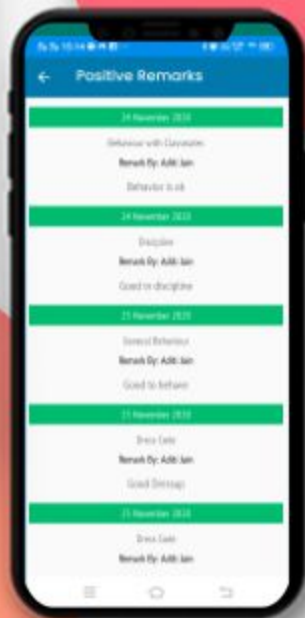

DASHBOARD

Now you can see different icons. By tapping on any icon you can get the information related to your children like Homework, Attendance, Communication Details, Remarks, Achievements, Image Gallery, Circular, Downloads and many more.

CHOOSE WARD

After selecting 'switch ward' from the left menu, you can select the ward from the given pop-up.

MY PROFILE

Displays complete profile of the student including photograph, parent details, class teacher details, address and emergency contact number as per school records.

NEWS

All the school news will be showing here like summer holidays, sports, curriculum activities, etc.

ATTENDANCE

Instant notification and detailed view of the student attendance in the current academic year including presents, absents, and leaves.

HOMWORK

Now the homework given by the subject teacher is just a click away on your mobile with a due date, description, and download option.

CIRCULAR

Instant alerts on any circular/notice from school and also complete archive thereof with an option of attachment download.