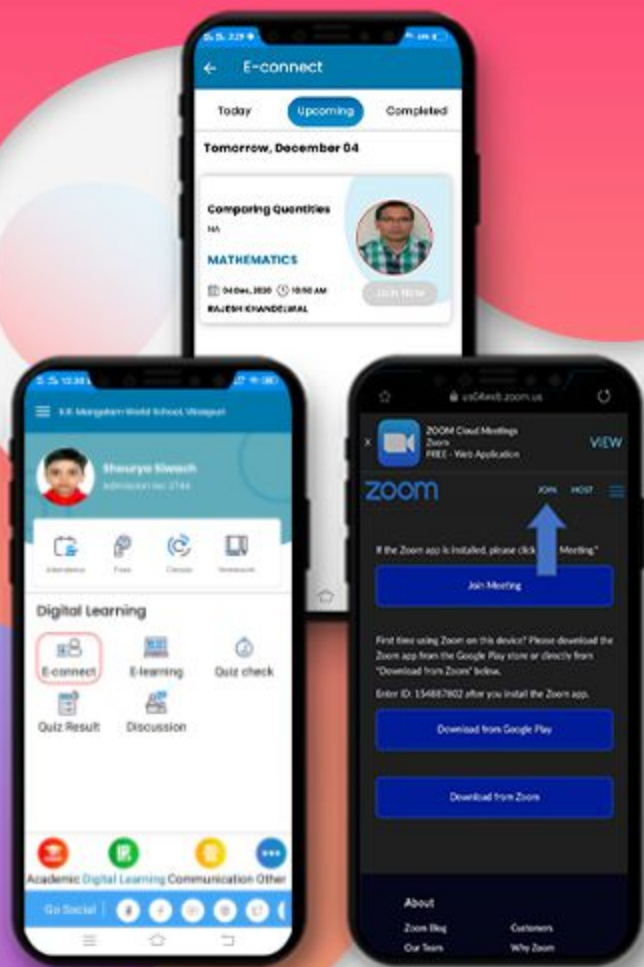

DASHBOARD

Now you can see different icons. By tapping on any icon you can get the information related to your children like Homework, Attendance, Communication Details, Remarks, Achievements, Image Gallery, Circular, Downloads and many more.

APPLY LEAVES

Student can directly apply the leaves and check the approval and rejection status of his/her leave

QUIZ

Student can directly participate in quiz and test his Ability in subjects

QUIZ RESULT

Student can directly check his Result and see his marks

E-Connect

How Student will accept this invitation?

Students can view the **e-connect** option on their student dashboard.

Once students will click on e-connect option, attached screen will be coming on their screen.