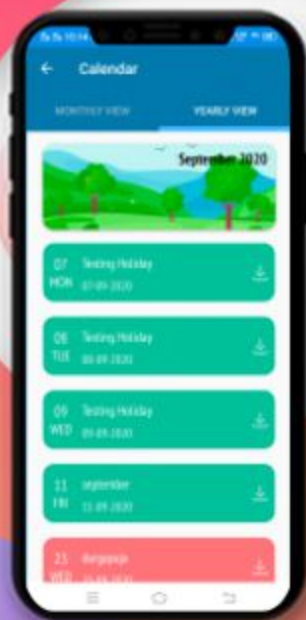

DASHBOARD

Now you can see different icons. By tapping on any icon you can get the information related to your children like Homework, Attendance, Communication Details, Remarks, Achievements, Image Gallery, Circular, Downloads and many more.

CHOOSE WARD

After selecting 'switch ward' from the left menu, you can select the ward from the given pop-up.

MY PROFILE

Displays complete profile of the student including photograph, parent details, class teacher details, address and emergency contact number as per school records.

HOMWORK

Now the homework given by the subject teacher is just a click away on your mobile with a due date, description, and download option.

CIRCULAR

Instant alerts on any circular/notice from school and also complete archive thereof with an option of attachment download.

REMARKS

Student was active or down today? What's the achievement? Has he done something good or bad? Find out from daily remarks by teachers.

Red Remark denoted to negative remark & green remark denoted to positive remark.