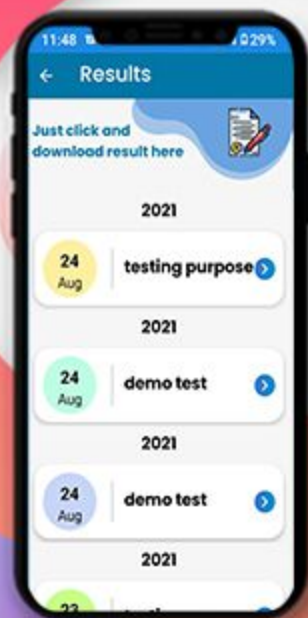

DASHBOARD

Now you can see different icons. By tapping on any icon you can get the information related to your children like Homework, Attendance, Communication Details, Remarks, Achievements, Image Gallery, Circular, Downloads and many more.

CALENDAR

There are two views of calendar Yearly and Monthly

Now, parents, teacher can get an overview of the activities happening in the school by tapping on the Calendar icon.

It is a complete schedule of school activities which are going on throughout the year.

FEE DETAILS

Parents can see the complete fee information, payment status and dues for different fee types.

LIBRARY TRANSACTIONS

What does a student like to read? Is he responsible enough in returning the books in time? Parents can find the answer here.

Cross mark denoted that the book is not returned & right mark denoted that the book has returned within the time.

RESULT

TAP on the report name to download the same.

As soon as results are declared at school, parents can view and download the progress report card on their mobile.