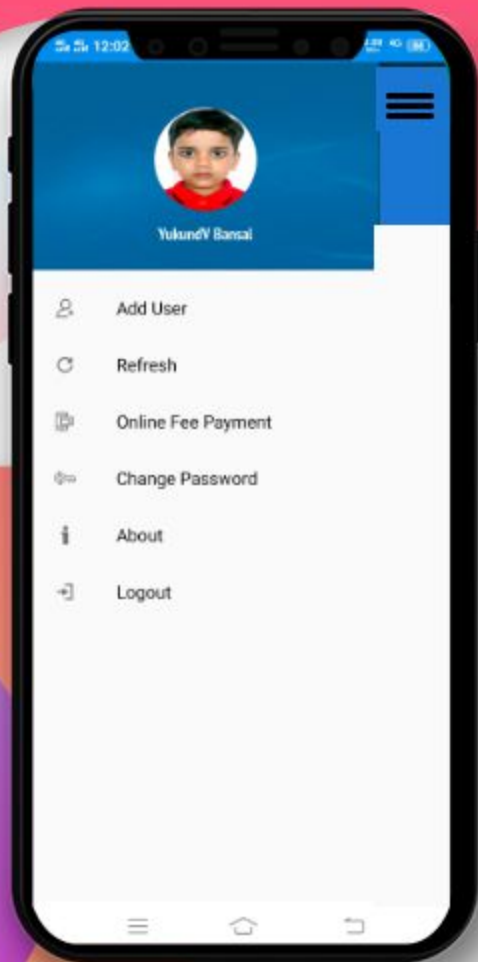

By Searching Keyword “ **EDUNEXT PARENT** ”

Install the App and make sure that you allow all the access it requests. Once it is installed, an icon with EDUNEXT PARENT shall appear on your mobile phone's screen. TAP on it to open the app.

K. R. Mangalam World School Vikaspuri

Download The App From

Play Store

By Searching Keyword " [K.R.M.W.S. Vikaspuri](#) "

Install the App and make sure that you allow all the access it requests. Once it is installed, an icon with K.R.M.W.S. Vikaspuri shall appear on your mobile phone's screen. TAP on it to open the app.

Screen Asking for School Code

Kindly Enter The School Code " KRMANGALAMVIKASPURI " & Tap on Proceed Button.

Login Screen

This is the login screen where you need to enter the credentials provided by the school and TAP on the “Sign in” button.

DASHBOARD

Now you can see different icons. By tapping on any icon you can get the information related to your children like Homework, Attendance, Communication Details, Remarks, Achievements, Image Gallery, Circular, Downloads and many more.