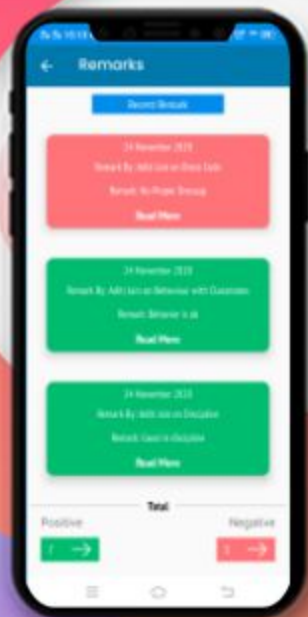

DASHBOARD

Now you can see different icons. By tapping on any icon you can get the information related to your children like Homework, Attendance, Communication Details, Remarks, Achievements, Image Gallery, Circular, Downloads and many more.

CHOOSE WARD

After selecting 'switch ward' from the left menu, you can select the ward from the given pop-up.

MY PROFILE

Displays complete profile of the student including photograph, parent details, class teacher details, address and emergency contact number as per school records.

NEWS

All the school news will be showing here like summer holidays, sports, curriculum activities, etc.

ATTENDANCE

Instant notification and detailed view of the student attendance in the current academic year including presents, absents, and leaves.

HOMWORK

Now the homework given by the subject teacher is just a click away on your mobile with a due date, description, and download option.

CIRCULAR

Instant alerts on any circular/notice from school and also complete archive thereof with an option of attachment download.