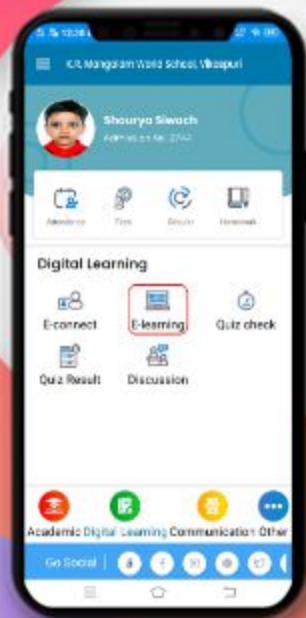

DASHBOARD

Now you can see different icons. By tapping on any icon you can get the information related to your children like Homework, Attendance, Communication Details, Remarks, Achievements, Image Gallery, Circular, Downloads and many more.

APPLY LEAVES

Student can directly apply the leaves and check the approval and rejection status of his/her leave

QUIZ

Student can directly participate in quiz and test his Ability in subjects

QUIZ RESULT

Student can directly check his Result and see his marks

E-Connect

How Student will accept this invitation?

Students can view the **e-connect** option on their student dashboard.

Once students will click on e-connect option, attached screen will be coming on their screen.