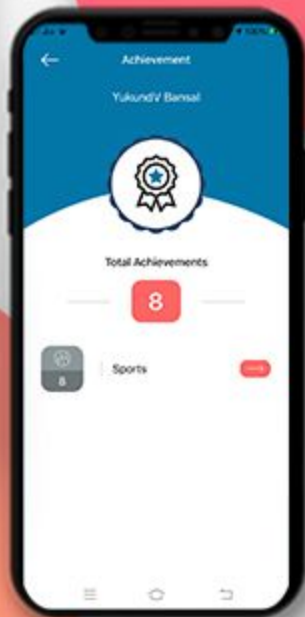

DASHBOARD

Now you can see different icons. By tapping on any icon you can get the information related to your children like Homework, Attendance, Communication Details, Remarks, Achievements, Image Gallery, Circular, Downloads and many more.

FEE DETAILS

Parents can see the complete fee information, payment status and dues for different fee types.

LIBRARY TRANSACTIONS

What does a student like to read? Is he responsible enough in returning the books in time? Parents can find the answer here.

Cross mark denoted that the book is not returned & right mark denoted that the book has returned within the time.

RESULT

TAP on the report name to download the same.

As soon as results are declared at school, parents can view and download the progress report card on their mobile.

IMAGE GALLERY & ACHIEVEMENT

Students can see their photos in which they participate.

Parents get updated with their children's achievements with their respective events.

ATTENDER

It ensures the security of a child. Who so ever will be going to pick the child, the whole profile of that responsible person is already mentioned in the application with respective relation.