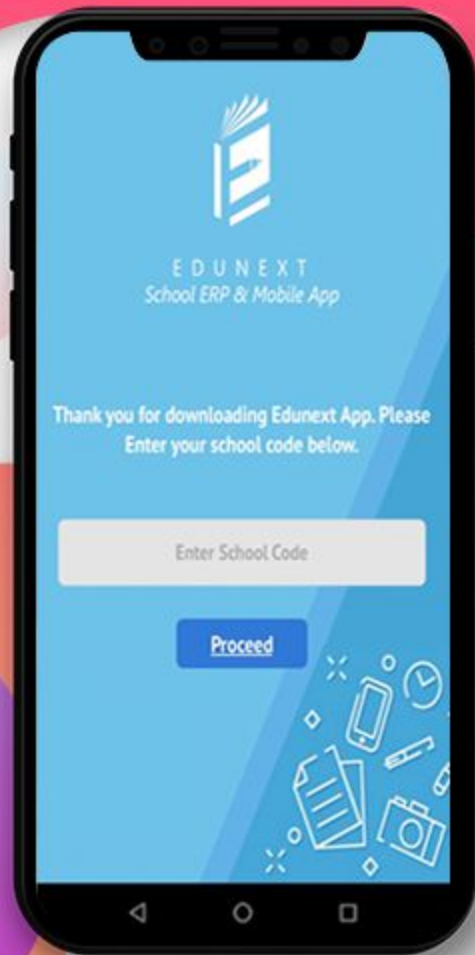

By Searching Keyword “ **EDUNEXT PARENT** ”

Install the App and make sure that you allow all the access it requests. Once it is installed, an icon with EDUNEXT PARENT shall appear on your mobile phone's screen. TAP on it to open the app.

K. R. Mangalam World School Vikaspuri

Download The App From

Play Store

By Searching Keyword " [K.R.M.W.S. Vikaspuri](#) "

Install the App and make sure that you allow all the access it requests. Once it is installed, an icon with K.R.M.W.S. Vikaspuri shall appear on your mobile phone's screen. TAP on it to open the app.

Screen Asking for School Code

Kindly Enter The School Code " KRMANGALAMVIKASPURI " & Tap on Proceed Button.

Login Screen

This is the login screen where you need to enter the credentials provided by the school and TAP on the “Sign in” button.

DASHBOARD

Now you can see different icons. By tapping on any icon you can get the information related to your children like Homework, Attendance, Communication Details, Remarks, Achievements, Image Gallery, Circular, Downloads and many more.