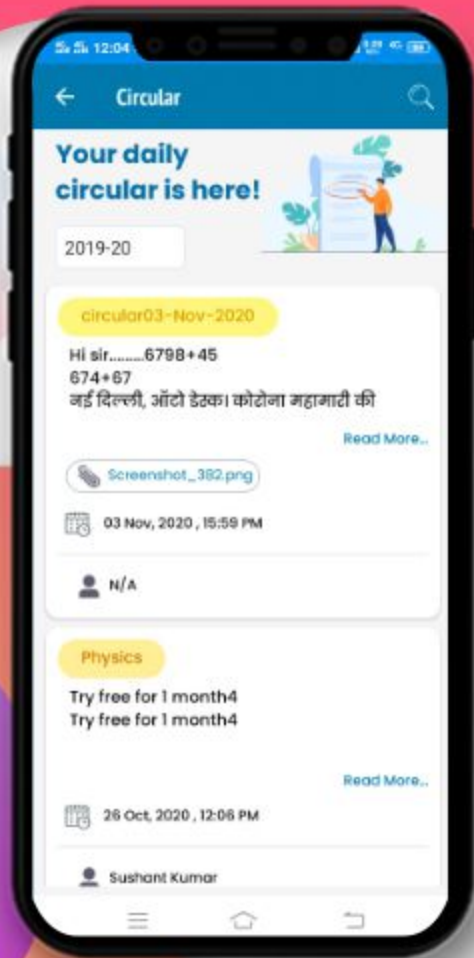

DASHBOARD

Now you can see different icons. By tapping on any icon you can get the information related to your children like Homework, Attendance, Communication Details, Remarks, Achievements, Image Gallery, Circular, Downloads and many more.

CHOOSE WARD

After selecting 'switch ward' from the left menu, you can select the ward from the given pop-up.

MY PROFILE

Displays complete profile of the student including photograph, parent details, class teacher details, address and emergency contact number as per school records.

NEWS

All the school news will be showing here like summer holidays, sports, curriculum activities, etc.

ATTENDANCE

Instant notification and detailed view of the student attendance in the current academic year including presents, absents, and leaves.

HOMWORK

Now the homework given by the subject teacher is just a click away on your mobile with a due date, description, and download option.

CIRCULAR

Instant alerts on any circular/notice from school and also complete archive thereof with an option of attachment download.