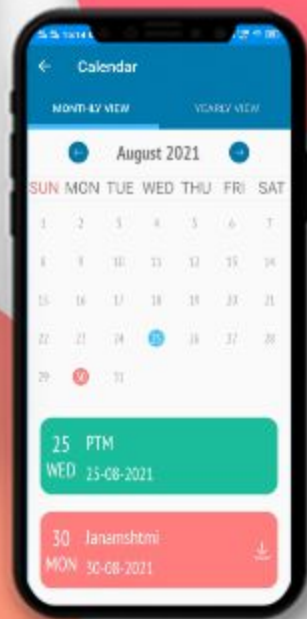

CHOOSE WARD

After selecting 'switch ward' from the left menu, you can select the ward from the given pop-up.

MY PROFILE

Displays complete profile of the student including photograph, parent details, class teacher details, address and emergency contact number as per school records.

NEWS

All the school news will be showing here like summer holidays, sports, curriculum activities, etc.

ATTENDANCE

Instant notification and detailed view of the student attendance in the current academic year including presents, absents, and leaves.

HOMWORK

Now the homework given by the subject teacher is just a click away on your mobile with a due date, description, and download option.

CIRCULAR

Instant alerts on any circular/notice from school and also complete archive thereof with an option of attachment download.

REMARKS

Student was active or down today? What's the achievement? Has he done something good or bad? Find out from daily remarks by teachers.

Red Remark denoted to negative remark & green remark denoted to positive remark.