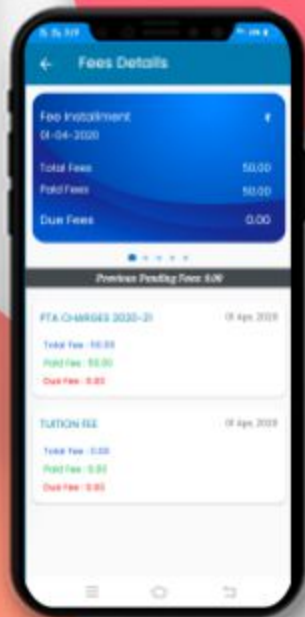

HOMWORK

Now the homework given by the subject teacher is just a click away on your mobile with a due date, description, and download option.

CIRCULAR

Instant alerts on any circular/notice from school and also complete archive thereof with an option of attachment download.

REMARKS

Student was active or down today? What's the achievement? Has he done something good or bad? Find out from daily remarks by teachers.

Red Remark denoted to negative remark & green remark denoted to positive remark.

CALENDAR

There are two views of calendar Yearly and Monthly

Now, parents, teacher can get an overview of the activities happening in the school by tapping on the Calendar icon.

It is a complete schedule of school activities which are going on throughout the year.

FEE DETAILS

Parents can see the complete fee information, payment status and dues for different fee types.

LIBRARY TRANSACTIONS

What does a student like to read? Is he responsible enough in returning the books in time? Parents can find the answer here.