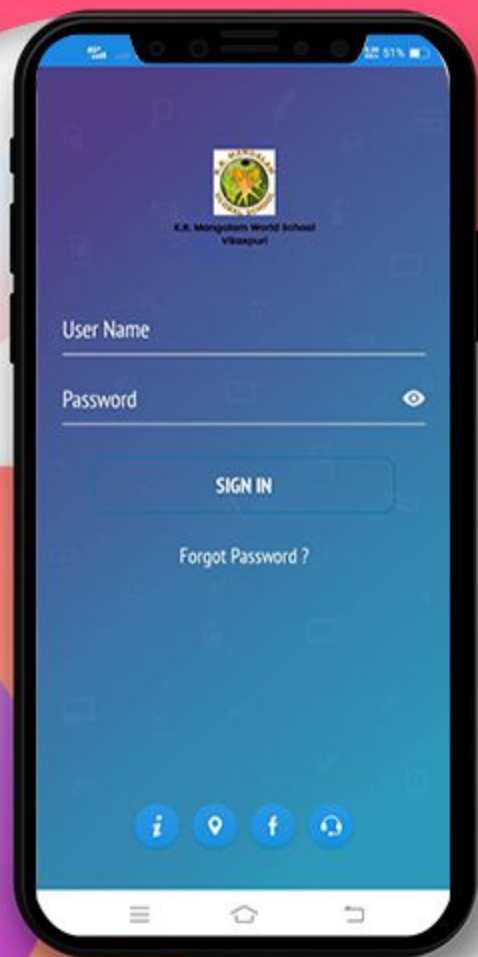

By Searching Keyword “ **EDUNEXT PARENT** ”

Install the App and make sure that you allow all the access it requests. Once it is installed, an icon with EDUNEXT PARENT shall appear on your mobile phone's screen. TAP on it to open the app.

K. R. Mangalam World School Vikaspuri

Download The App From

Play Store

By Searching Keyword " [K.R.M.W.S. Vikaspuri](#) "

Install the App and make sure that you allow all the access it requests. Once it is installed, an icon with K.R.M.W.S. Vikaspuri shall appear on your mobile phone's screen. TAP on it to open the app.

Screen Asking for School Code

Kindly Enter The School Code " KRMANGALAMVIKASPURI " & Tap on Proceed Button.

Login Screen

This is the login screen where you need to enter the credentials provided by the school and TAP on the “Sign in” button.

DASHBOARD

Now you can see different icons. By tapping on any icon you can get the information related to your children like Homework, Attendance, Communication Details, Remarks, Achievements, Image Gallery, Circular, Downloads and many more.