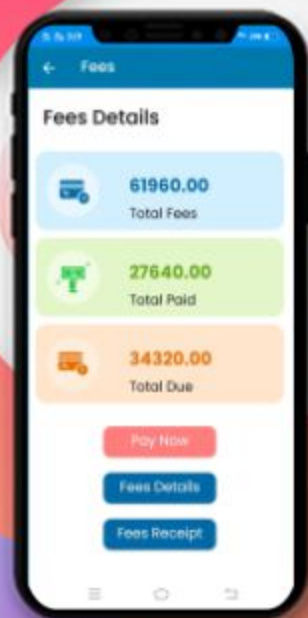

HOMWORK

Now the homework given by the subject teacher is just a click away on your mobile with a due date, description, and download option.

CIRCULAR

Instant alerts on any circular/notice from school and also complete archive thereof with an option of attachment download.

REMARKS

Student was active or down today? What's the achievement? Has he done something good or bad? Find out from daily remarks by teachers.

Red Remark denoted to negative remark & green remark denoted to positive remark.

CALENDAR

There are two views of calendar Yearly and Monthly

Now, parents, teacher can get an overview of the activities happening in the school by tapping on the Calendar icon.

It is a complete schedule of school activities which are going on throughout the year.

FEE DETAILS

Parents can see the complete fee information, payment status and dues for different fee types.

LIBRARY TRANSACTIONS

What does a student like to read? Is he responsible enough in returning the books in time? Parents can find the answer here.