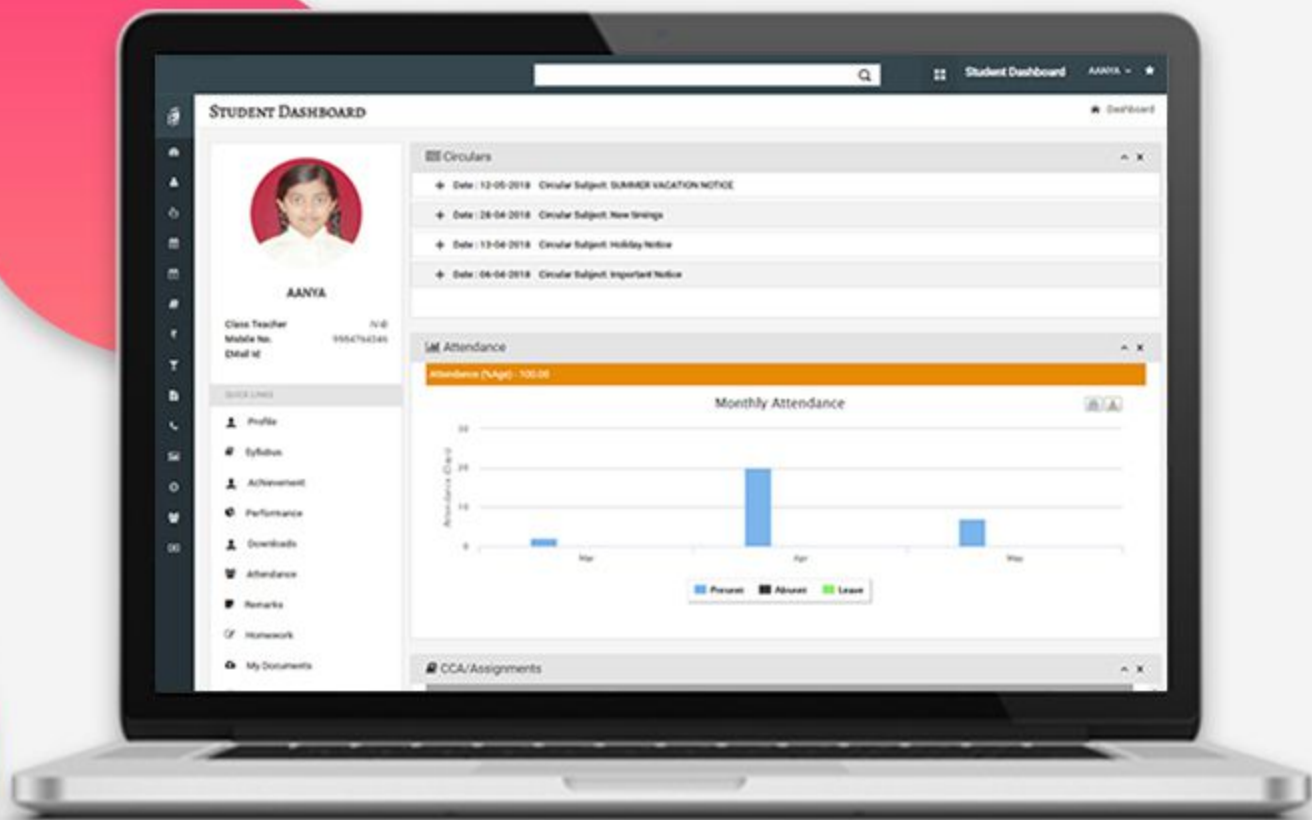

APPLY LEAVES

Student can directly apply the leaves and check the approval and rejection status of his/her leave

QUIZ

Student can directly participate in quiz and test his Ability in subjects

QUIZ RESULT

Student can directly check his Result and see his marks

E-Connect

How Student will accept this invitation?

Students can view the **e-connect** option on their student dashboard.

Once students will click on e-connect option, attached screen will be coming on their screen.

E-Learning

E-learning option helps students to access the content uploaded for various subjects by concerned subject teachers.

Options like E-connect and E-learning will be reflected on the student dashboard, using which students will be able to access the online learning details. E-connect helps students connect to the concerned video conference host using the shared link.